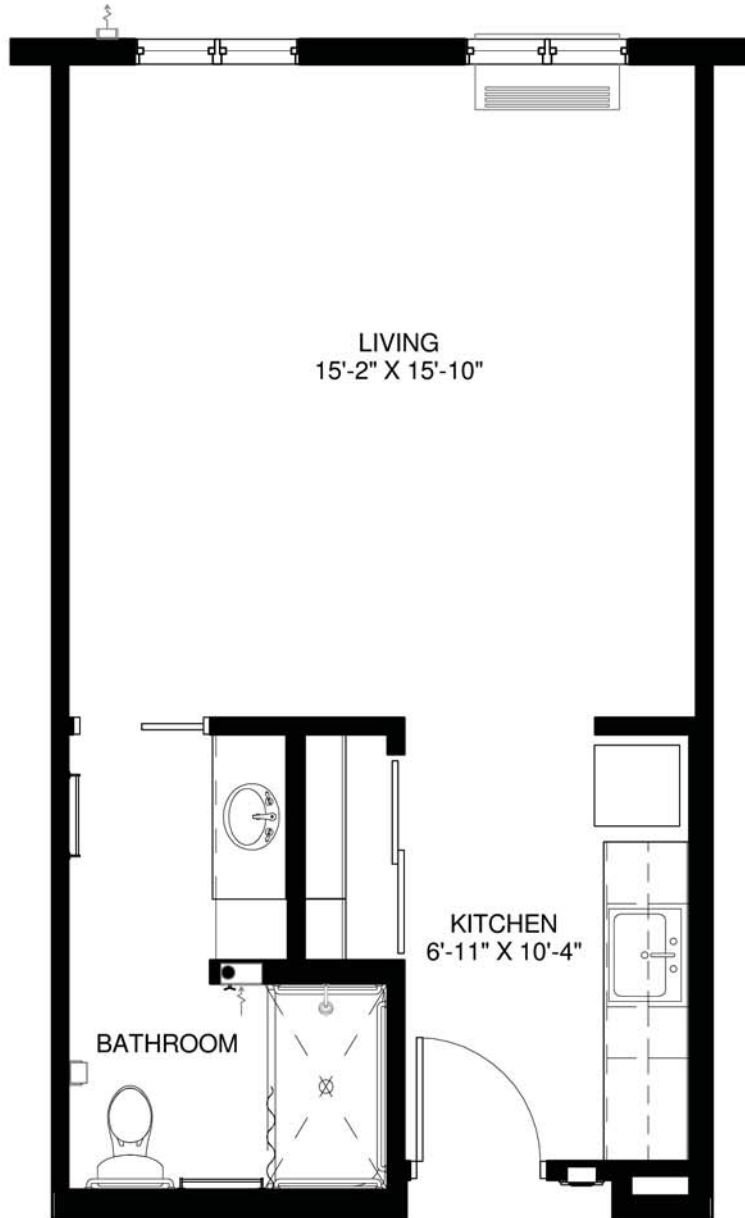

CLASSICAL S1
Memory Care
Studio / 1 Bathroom
410 sq. ft.

Bel Rae
SENIOR LIVING
OF MOUNDS VIEW

763-784-7633
www.belraeseniorliving.com

The Good Times Live On