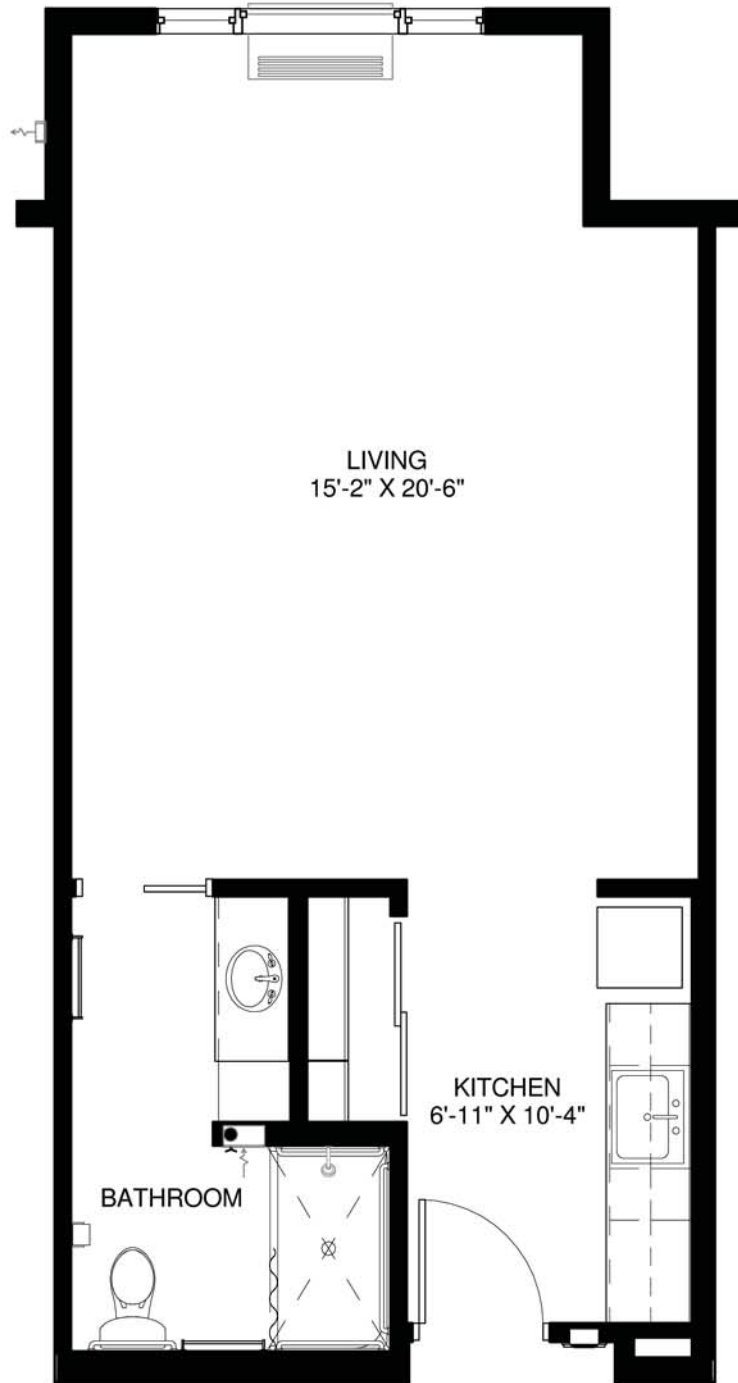

CLASSICAL S2
Memory Care
Studio / 1 Bathroom
468 sq. ft.

Bel Rae
SENIOR LIVING
OF MOUNDS VIEW

763-784-7633
www.belraeseniorliving.com

The Good Times Live On