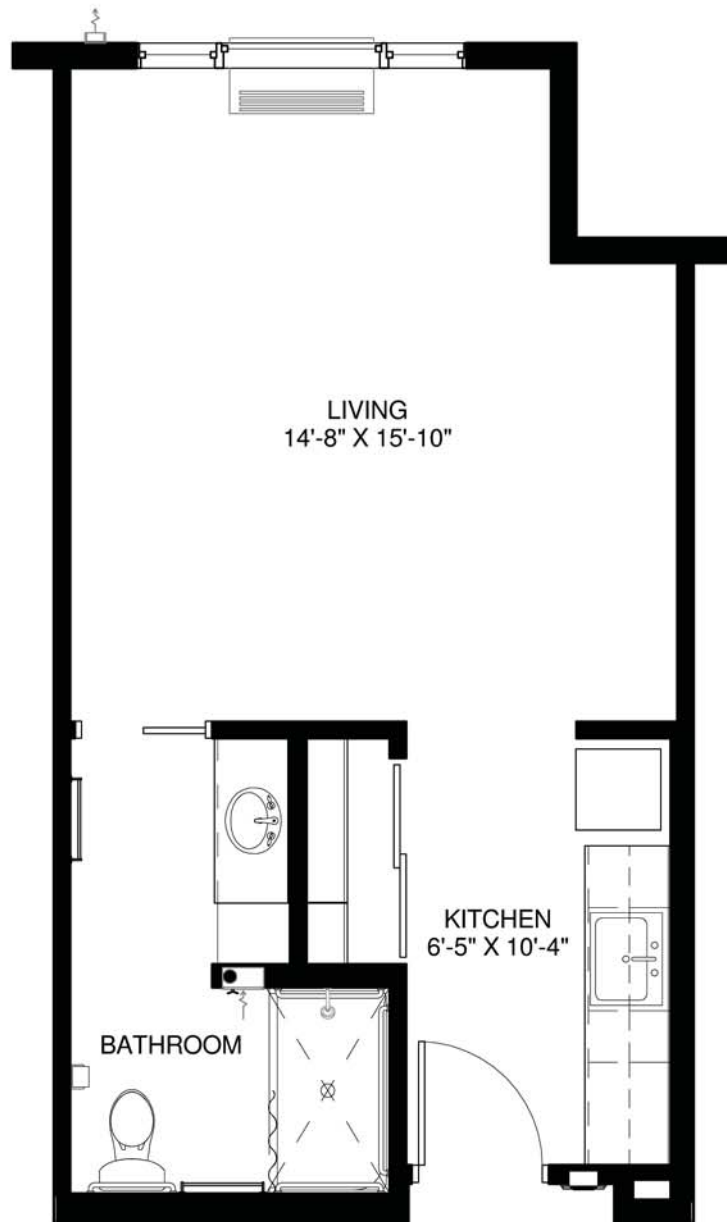

CLASSICAL S4
Memory Care
Studio / 1 Bathroom
381 sq. ft.

Bel Rae
SENIOR LIVING
OF MOUNDS VIEW

763-784-7633
www.belraeseniorliving.com

The Good Times Live On