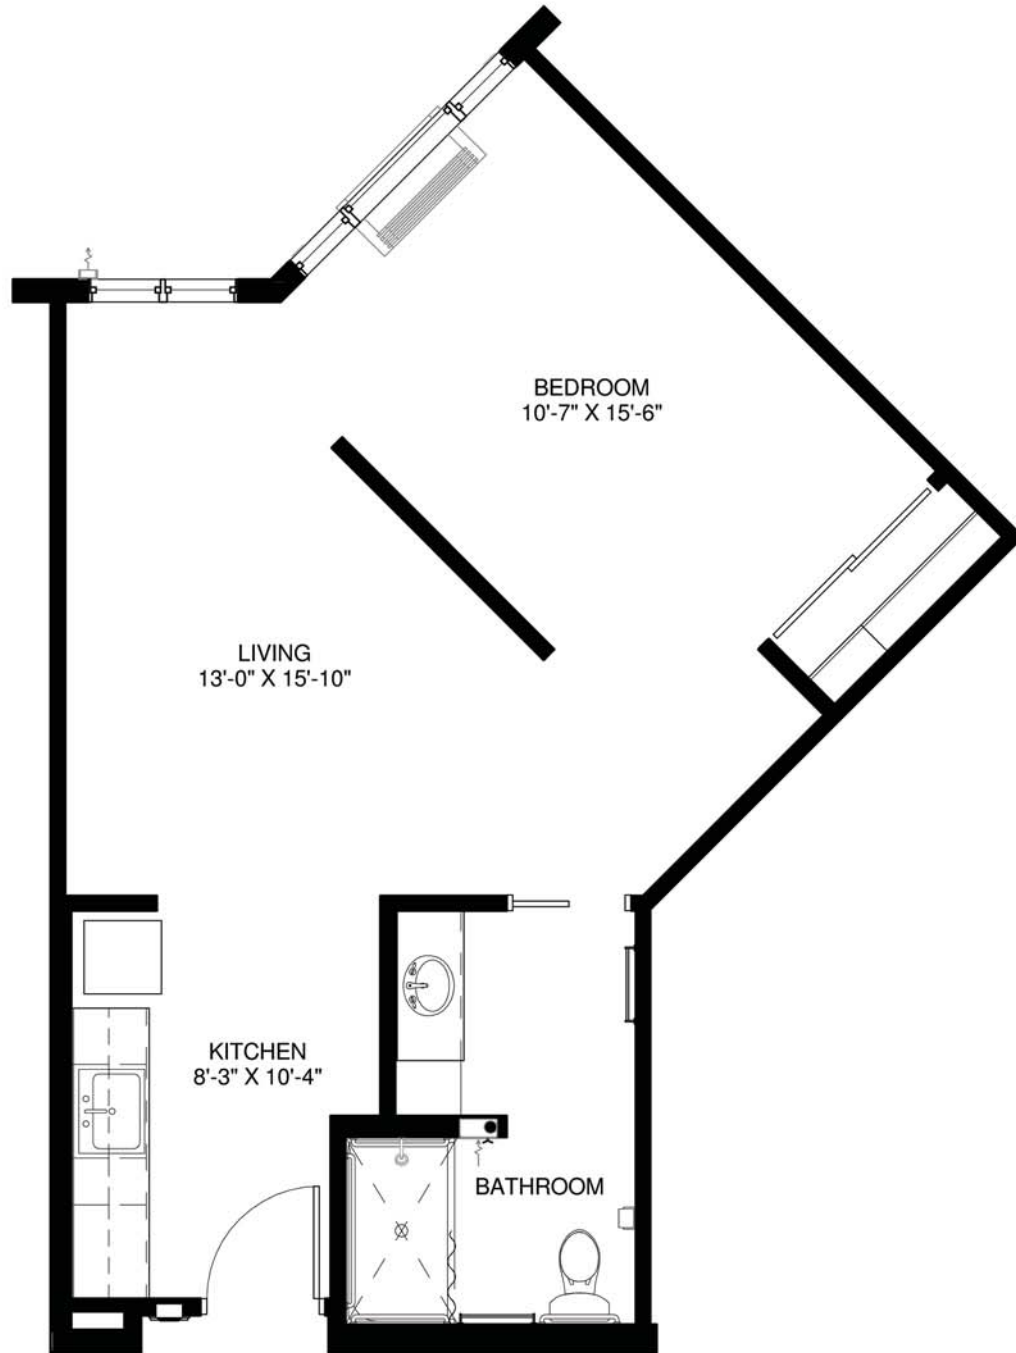

**CONCERTO S6**  
Memory Care  
Studio Plus / 1 Bathroom  
538 sq. ft.

*Bel Rae*  
SENIOR LIVING  
OF MOUNDS VIEW

763-784-7633  
[www.belraeseniorliving.com](http://www.belraeseniorliving.com)

*The Good Times Live On*