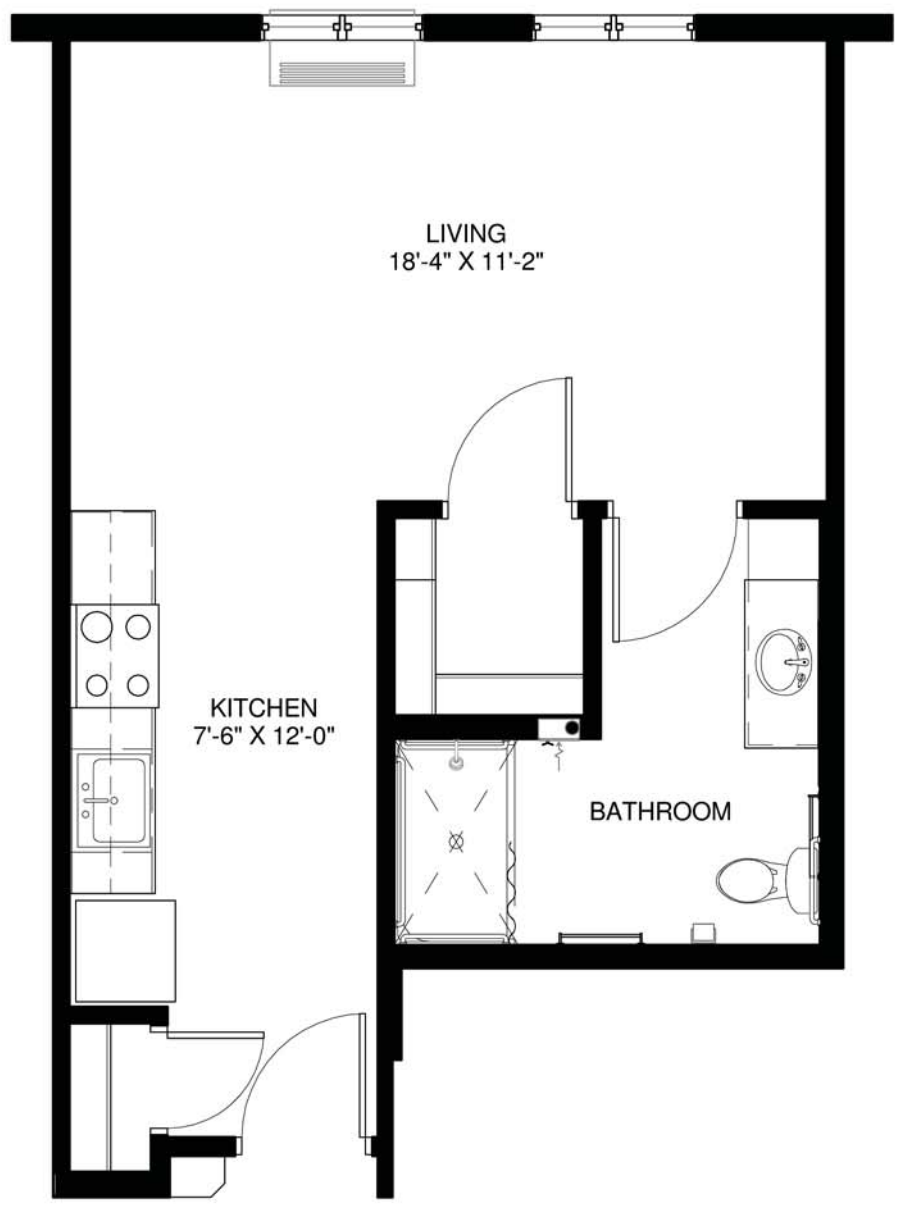

JAZZ S7
Studio / 1 Bathroom
429 sq. ft.

Bel Rae
SENIOR LIVING
OF MOUNDS VIEW

763-784-7633
www.belraeseniorliving.com

The Good Times Live On