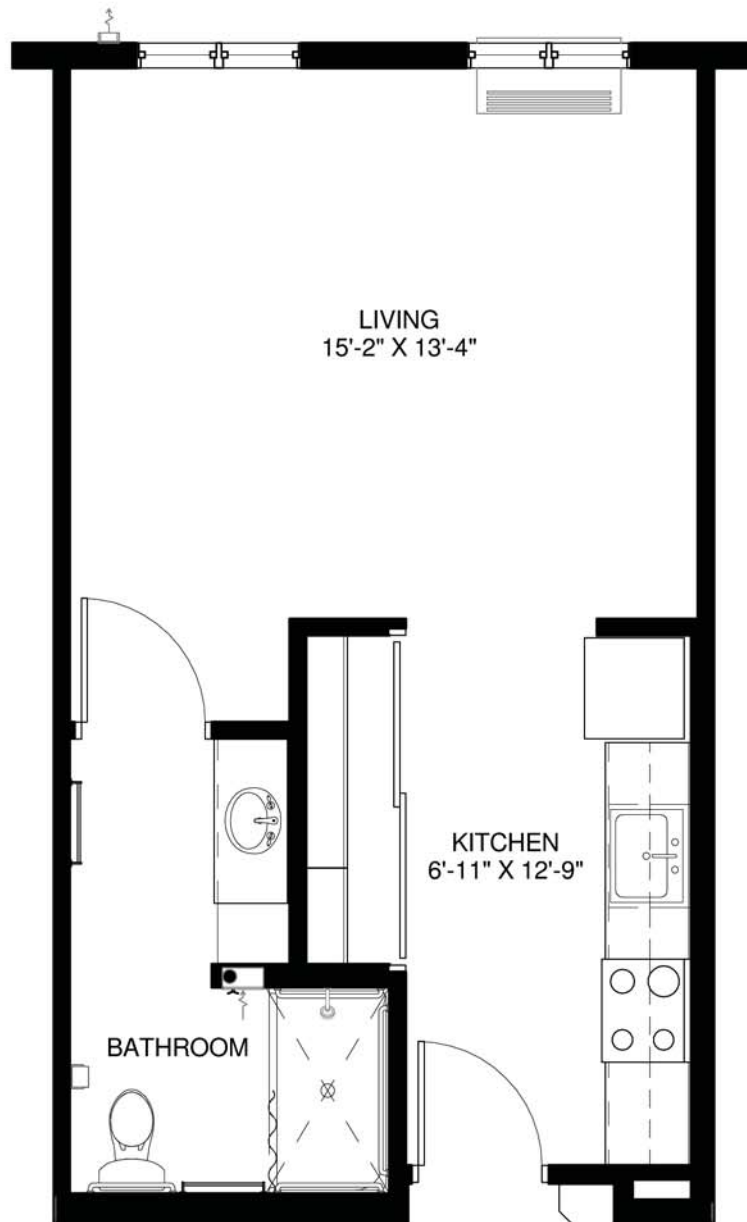

**JAZZ S8**  
Studio / 1 Bathroom  
409 sq. ft.

*Bel Rae*  
SENIOR LIVING  
OF MOUNDS VIEW

763-784-7633  
[www.belraeseniorliving.com](http://www.belraeseniorliving.com)

*The Good Times Live On*