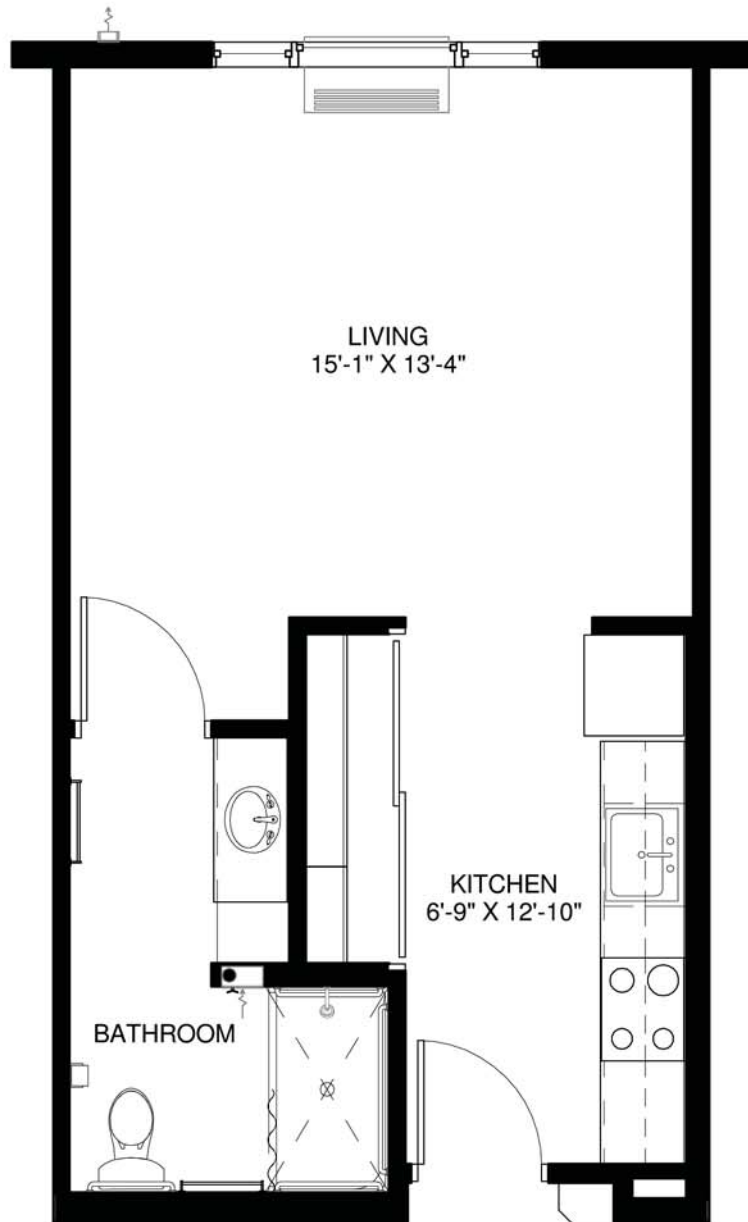

JAZZ S9
Studio / 1 Bathroom
407 sq. ft.

Bel Rae
SENIOR LIVING
OF MOUNDS VIEW

763-784-7633
www.belraeseniorliving.com

The Good Times Live On