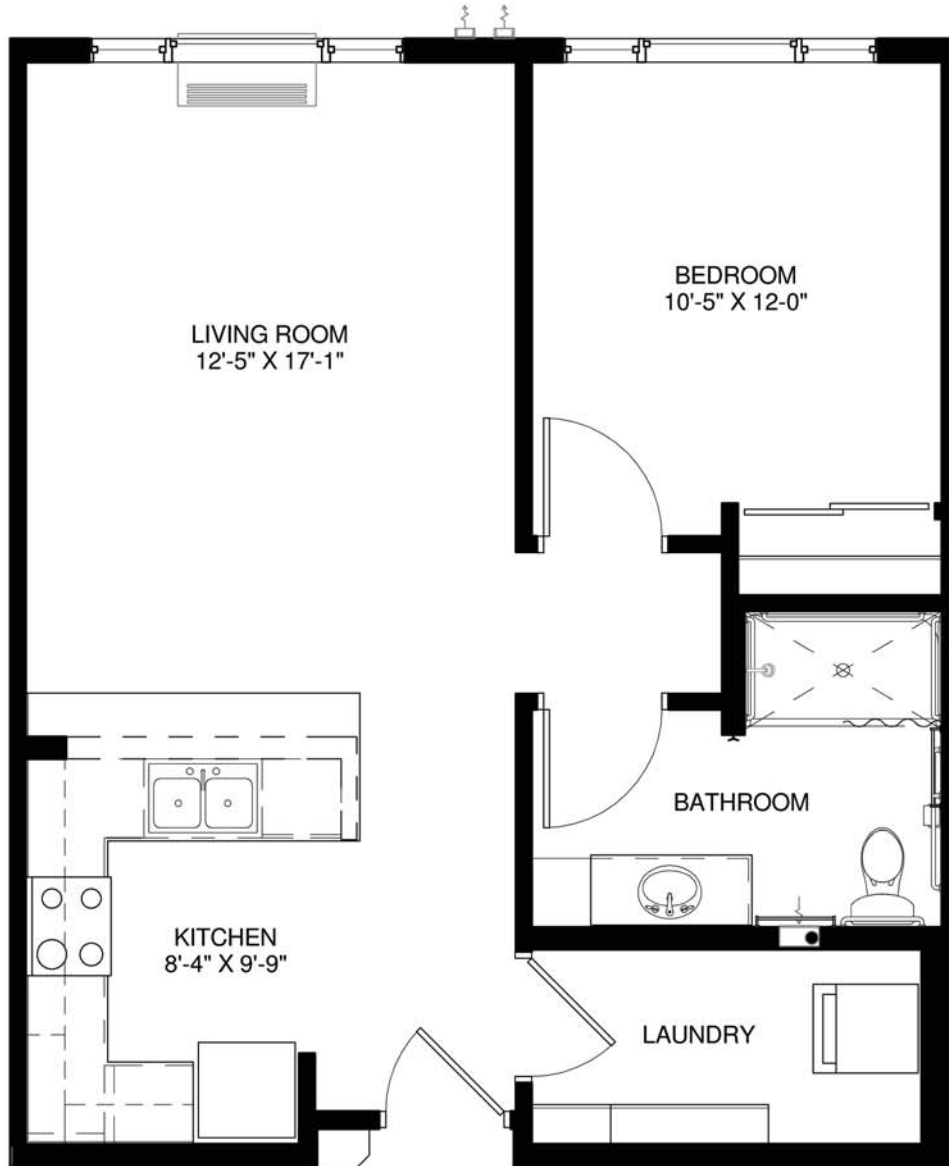

**POLKA A1**  
1 Bedroom / 1 Bathroom  
630 sq. ft.

*Bel Rae*  
SENIOR LIVING  
OF MOUNDS VIEW

763-784-7633  
[www.belraeseniorliving.com](http://www.belraeseniorliving.com)

*The Good Times Live On*