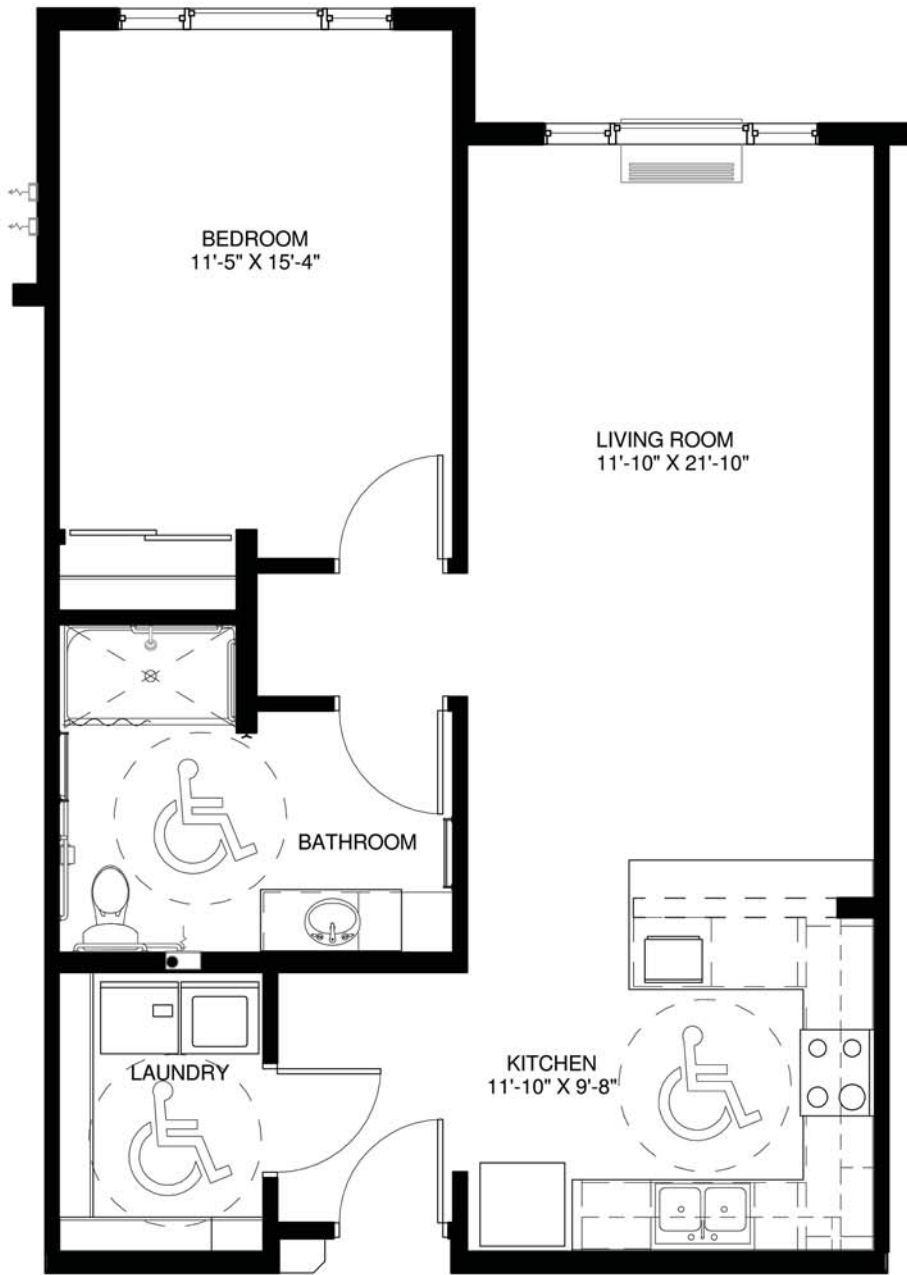

POLKA A3 
1 Bedroom / 1 Bathroom
791 sq. ft.

Bel Rae
SENIOR LIVING
OF MOUNDS VIEW

763-784-7633
www.belraeseniorliving.com

The Good Times Live On