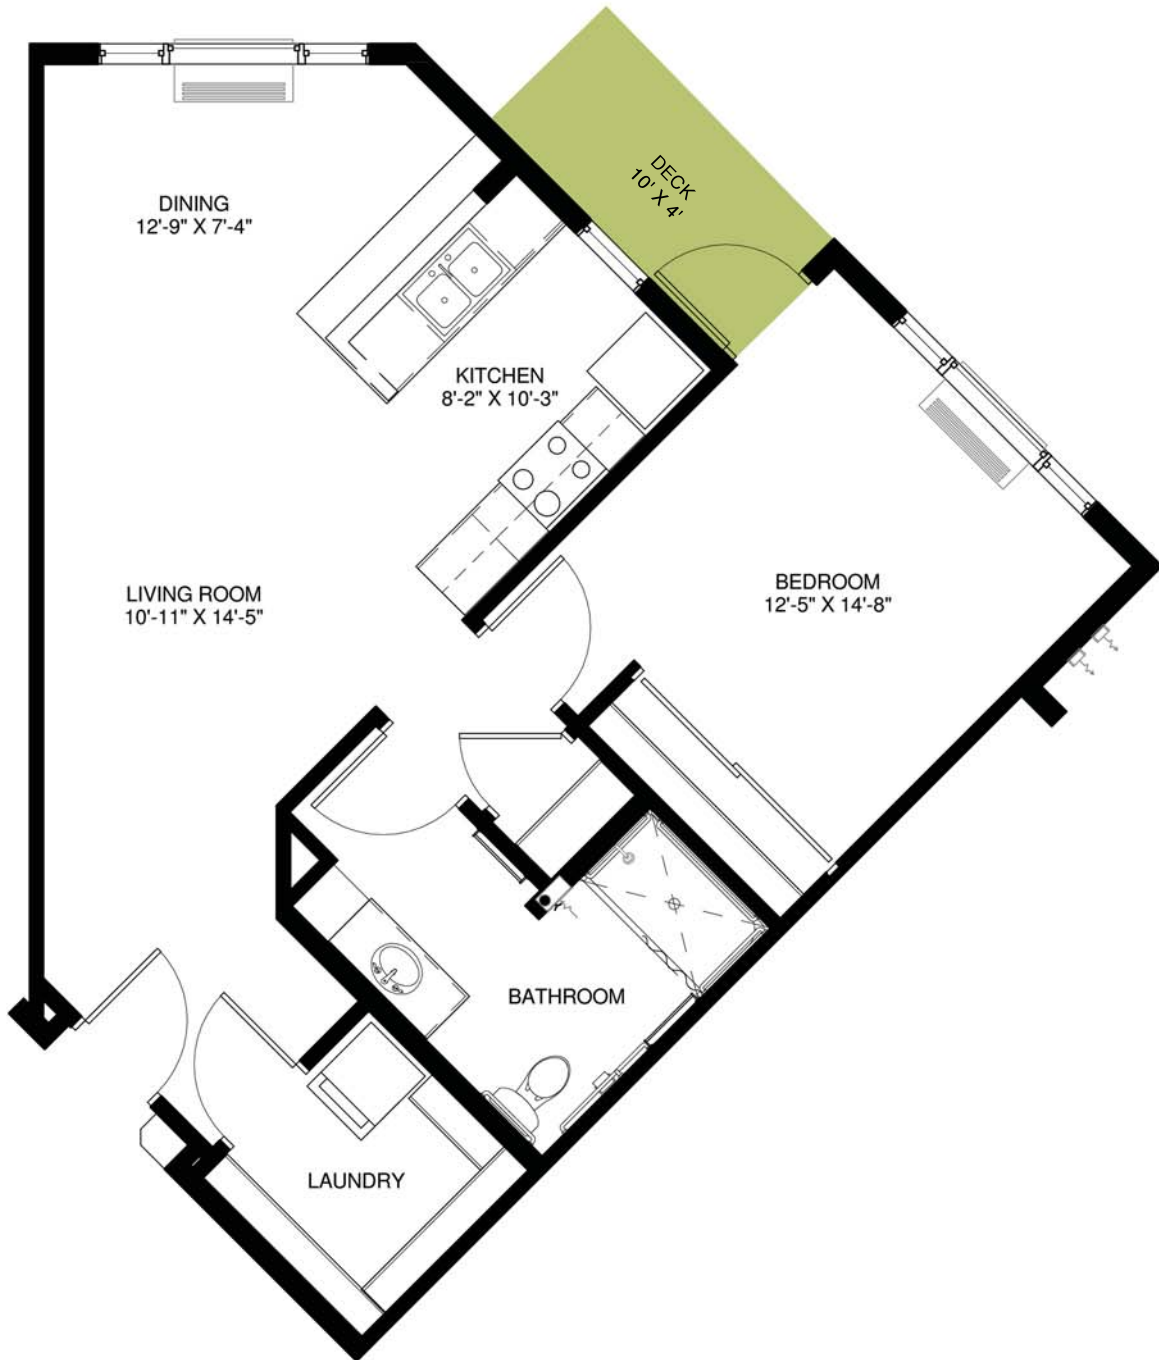

POLKA A5
1 Bedroom / 1 Bathroom + Deck
731 sq. ft.

Bel Rae
SENIOR LIVING
OF MOUNDS VIEW

763-784-7633
www.belraeseniorliving.com

The Good Times Live On