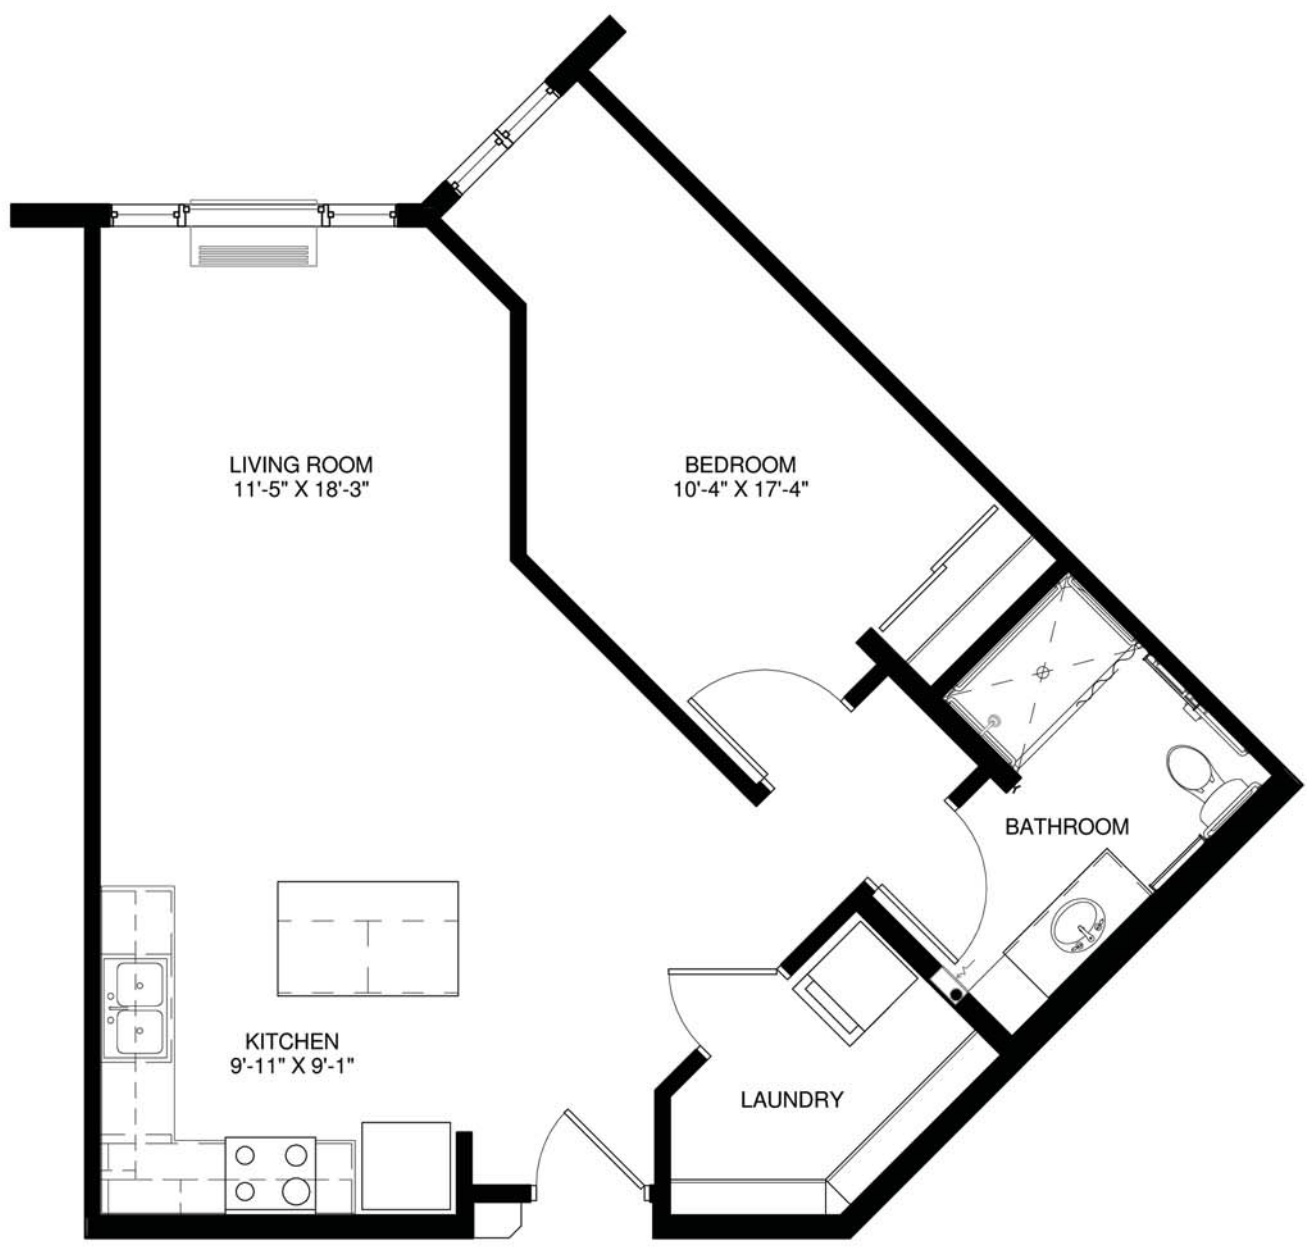

**POLKA A6**  
1 Bedroom / 1 Bathroom  
715 sq. ft.

*Bel Rae*  
SENIOR LIVING  
OF MOUNDS VIEW

763-784-7633  
[www.belraeseniorliving.com](http://www.belraeseniorliving.com)

*The Good Times Live On*